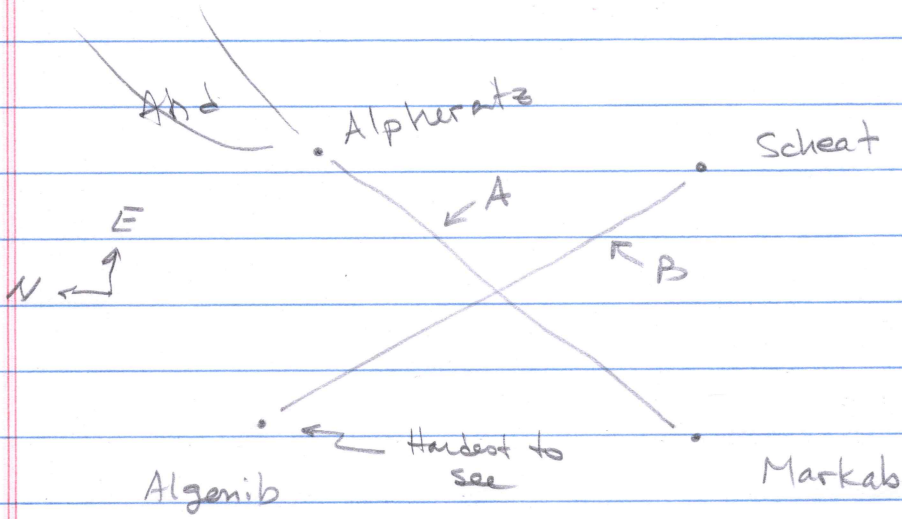

Jacob's Staff

10/16/2023

Peg Square Diagonals

8101 p A: Long 24" Cross 9"

8123 B: Long 20 9/16" Cross 8" ← visually longer diagonal